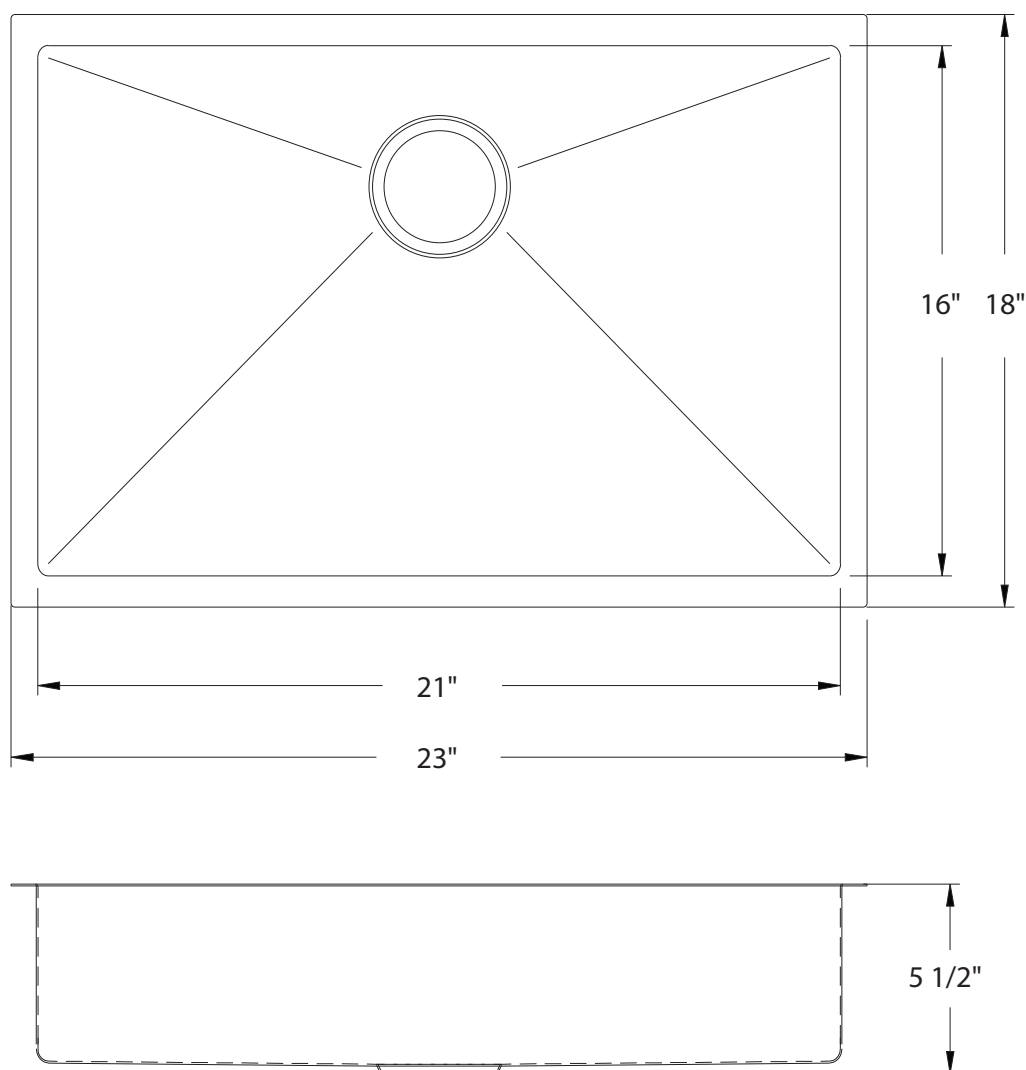

DIMENSIONS/TECHNICAL DATA

Undermount - Single Bowl Stainless Steel Sinks - S901-5

ATTENTION! Dimensions may vary by up to 3/8". It is highly recommended to pull all dimensions of actual model for installation and measuring purposes.